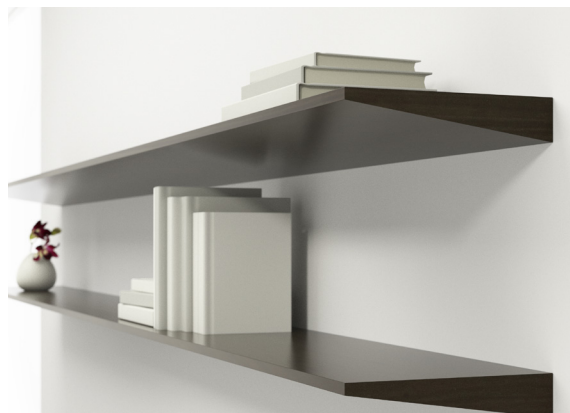

DECCA

INDEXLT™

Decca introduces Index LT™, an evolution of the classic Index casegoods collection. Designed as a response to the new emphasis on furniture that is lighter in scale with a leaner visual presence, IndexLT is more about line than mass, tailored to a modern workplace that's about less real estate and greater agility. At the same time, IndexLT retains the superb level of craft and high quality veneers that distinguish the familiar Index line with its curated styling and refined details. IndexLT is a simple, straightforward furniture solution with layered surfaces and well considered storage that allow you to create a complete, unified landscape that is both beautiful and efficient.

Work surfaces overlap storage pedestals creating layered design solutions. Shown in Natural Oak with Soft White Lacquer and Brushed Stainless Steel.

Wall mounted wood shelves establish a strong linear presence.
Shown in Sorel Walnut.

IndexL™ is finely crafted wood casegoods, offering distinctive finish options for creating understated or dramatic design statements. Shown in Sable Walnut with Opaque Gray Glass and Brushed Stainless Steel.